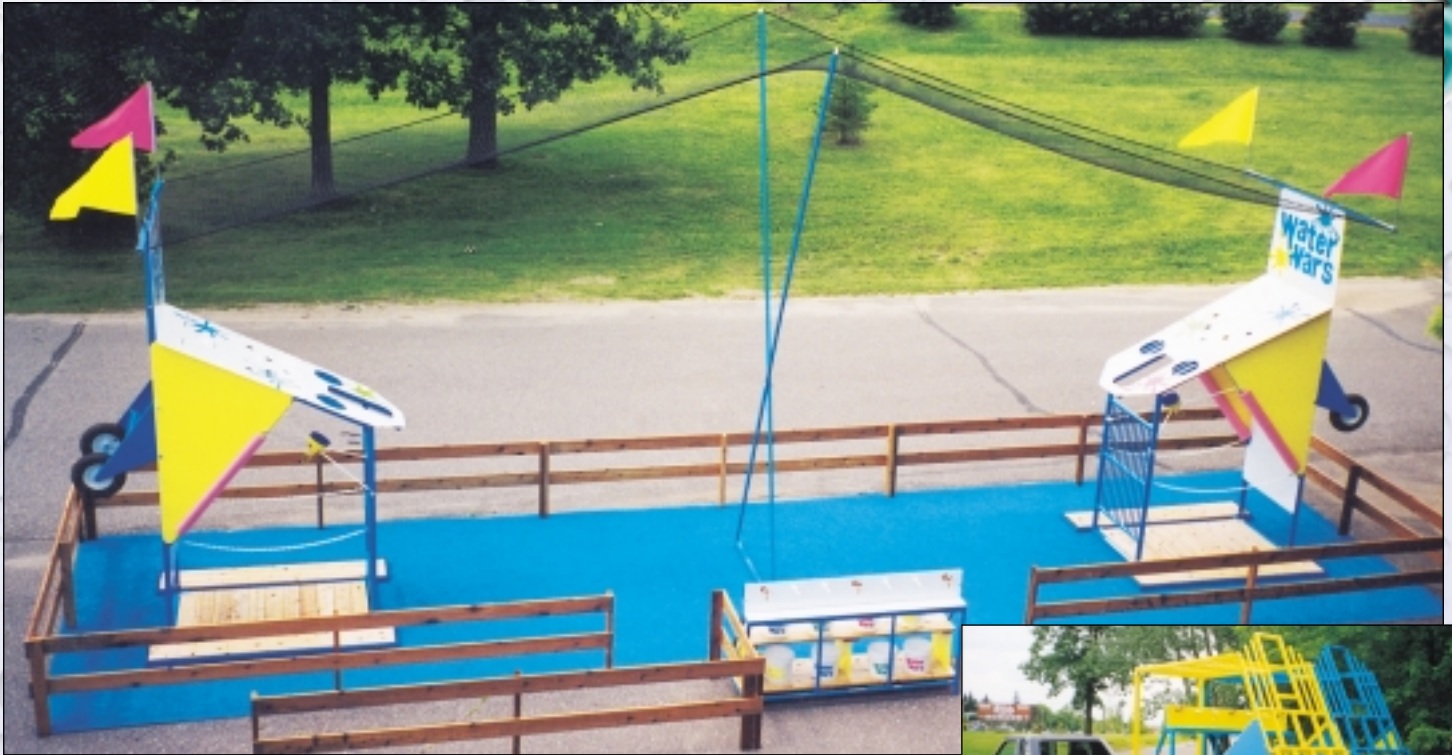

# Dyno Portable

Slide battle station back until dolly wheels drop in place. Wheel to set up location.

Attach roof panels.

Tip up battle station.

Attach side wings. Repeat process with other battle station and you are ready to play. Total set up time 30 minutes.

Fencing, flags and turf not included.