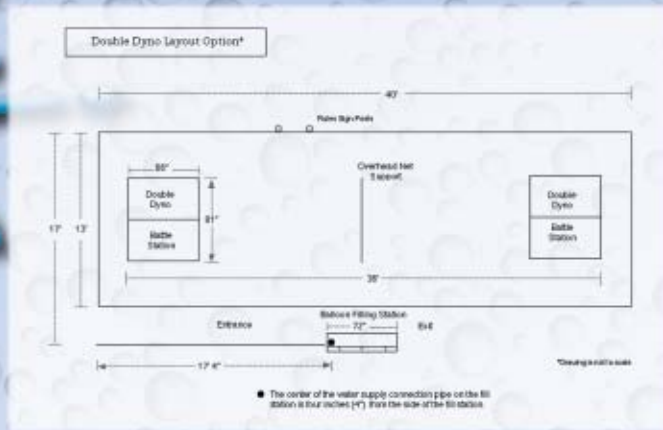

Double Dyno

Space Requirements

Custom Log/Cedar Version

Sponsor Version

Fencing and flags not included.