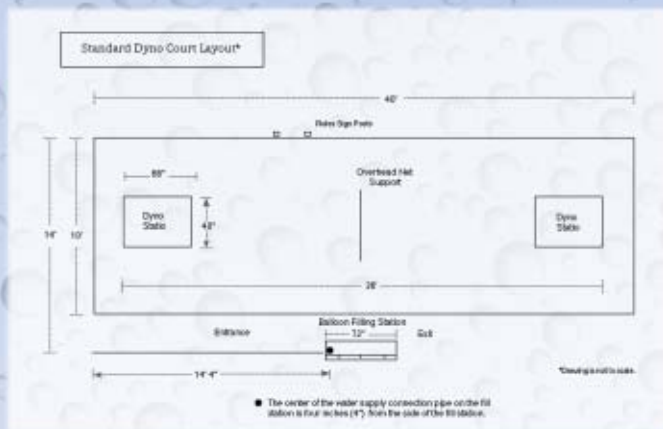

Dyno

Space Requirements