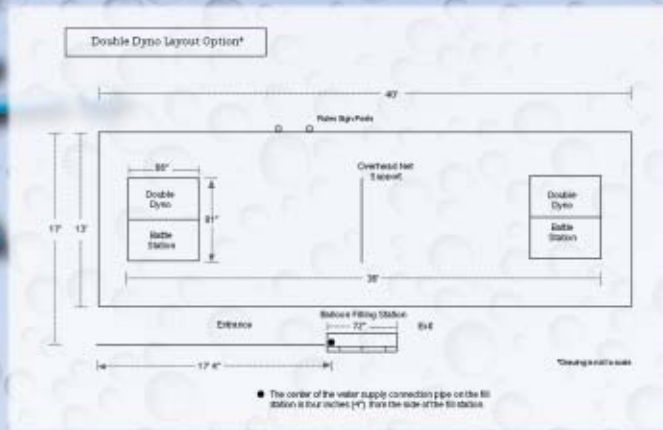

Double Dyno

Space Requirements