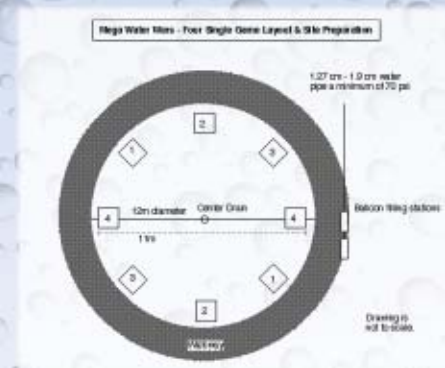

### Mega

All units can be customized to fit any theme using aluminum or cedar.

Fencing and flags not included.