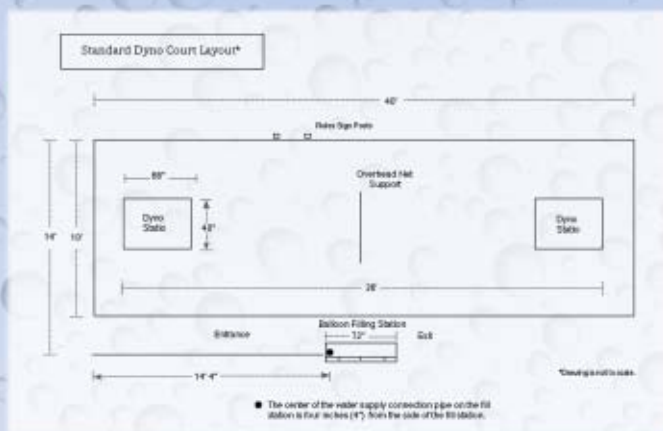

Dyno

Space Requirements

Custom Cedar Version

Sponsor Version

Fencing and flags not included.